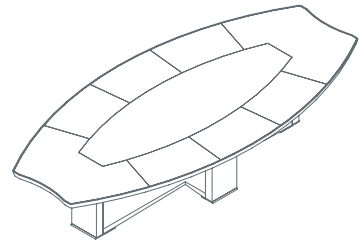

Chromed grommet  
**1IAMAG1500**

Horizontal cable tray  
**1IA1511:** L 180  
**1IA1512:** L 210

Vertical cable management  
**1IA1521**

# Ianus

Meeting table, with square base and top  
**1IA4011:** L 160 D 160 H 72

Table with square meeting base and round top  
**1IA4311:** Ø 18 H 72

Meeting table, boat shaped top  
**1IA4611:** L 280 D 145 H 72  
**1IA4612:** L 350 D 165 H 72  
**1IA4613:** L 420 D 180 H 72