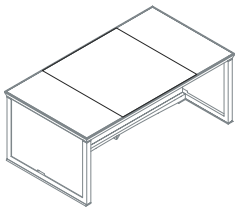

# Ianus

One base single top desk  
**1IA4811:** L 180 D 100 H 72  
**1IA4812:** L 210 D 100 H 72

Panel base single top desk  
**1IA4821:** L 180 D 100 H 72  
**1IA4822:** L 210 D 100 H 72

Open base desk arranged for leather insert  
**1IA4831:** L 180 D 100 H 72  
**1IA4832:** L 210 D 100 H 72

Desk panel base arranged for leather insert  
**1IA4841:** L 180 D 100 H 72  
**1IA4842:** L 210 D 100 H 72

Leather insert  
**1IA3011**

Open base desk with 6 elements top, liftable hand rest and object tray  
**1IA4851:** L 180 D 100 H 72  
**1IA4852:** L 210 D 100 H 72

Panel base desk with 6 elements top, liftable hand rest and object tray  
**1IA4861:** L 180 D 100 H 72  
**1IA4862:** L 210 D 100 H 72

Hand rest with object tray  
**1IA3021**

Circular side work top mounted on upright structure  
**1IA0311:** L 137 D 157 (right)  
**1IA0312:** L 137 D 157 (left)