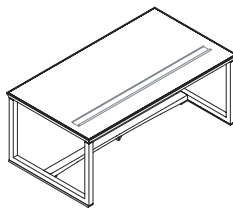

Horizontal cable tray
1IA1511: L 180
1IA1512: L 210