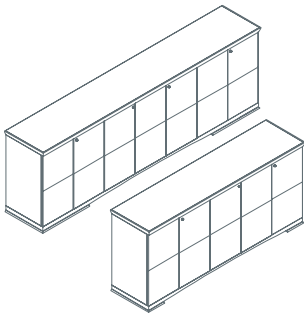

# Ianus

Meeting table, with square base and top  
**1IA4011:** L 160 D 160 H 72

Table with square meeting base and round top  
**1IA4311:** Ø 18 H 72

Meeting table, boat shaped top  
**1IA4611:** L 280 D 145 H 72  
**1IA4612:** L 350 D 165 H 72  
**1IA4613:** L 420 D 180 H 72

Chest of drawers on castors with 5 drawers  
 and 1 file drawer compartment  
**1IA5011:** L 100 D 53,5 H 57

Open storage unit on castors  
 with wooden pull-out shelf  
**1IA5021:** L 100 D 53,5 H 57

Cupboard  
**1IA5031:** L 203 D 50 H 91 (5 doors)  
**1IA5041:** L 283 D 50 H 91 (7 doors)