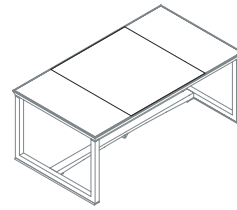

# Ianus

One base single top desk  
**1IA4811:** L 180 D 100 H 72  
**1IA4812:** L 210 D 100 H 72

Panel base single top desk  
**1IA4821:** L 180 D 100 H 72  
**1IA4822:** L 210 D 100 H 72

Open base desk arranged for leather insert  
**1IA4831:** L 180 D 100 H 72  
**1IA4832:** L 210 D 100 H 72

Desk panel base arranged for leather insert  
**1IA4841:** L 180 D 100 H 72  
**1IA4842:** L 210 D 100 H 72

Leather insert  
**1IA3011**

Open base desk with 6 elements top, liftable hand rest and object tray  
**1IA4851:** L 180 D 100 H 72  
**1IA4852:** L 210 D 100 H 72