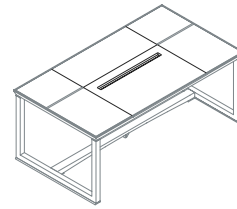

# Ianus

One base single top desk  
**1IA4811:** L 180 D 100 H 72  
**1IA4812:** L 210 D 100 H 72

Panel base single top desk  
**1IA4821:** L 180 D 100 H 72  
**1IA4822:** L 210 D 100 H 72

Open base desk arranged for leather insert  
**1IA4831:** L 180 D 100 H 72  
**1IA4832:** L 210 D 100 H 72

Desk panel base arranged for leather insert  
**1IA4841:** L 180 D 100 H 72  
**1IA4842:** L 210 D 100 H 72

Leather insert  
**1IA3011**

Open base desk with 6 elements top, liftable hand rest and object tray  
**1IA4851:** L 180 D 100 H 72  
**1IA4852:** L 210 D 100 H 72

Panel base desk with 6 elements top, liftable hand rest and object tray  
**1IA4861:** L 180 D 100 H 72  
**1IA4862:** L 210 D 100 H 72

Hand rest with object tray  
**1IA3021**

Circular side work top mounted on upright structure  
**1IA0311:** L 137 D 157 (right)  
**1IA0312:** L 137 D 157 (left)