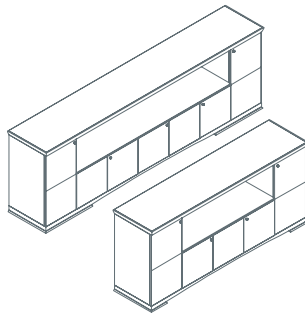

# Ianus

Meeting table, with square base and top  
**1IA4011:** L 160 D 160 H 72

Table with square meeting base and round top  
**1IA4311:** Ø 18 H 72

Meeting table, boat shaped top  
**1IA4611:** L 280 D 145 H 72  
**1IA4612:** L 350 D 165 H 72  
**1IA4613:** L 420 D 180 H 72

Chest of drawers on castors with 5 drawers  
 and 1 file drawer compartment  
**1IA5011:** L 100 D 53,5 H 57

Open storage unit on castors  
 with wooden pull-out shelf  
**1IA5021:** L 100 D 53,5 H 57

Cupboard  
**1IA5031:** L 203 D 50 H 91 (5 doors)  
**1IA5041:** L 283 D 50 H 91 (7 doors)