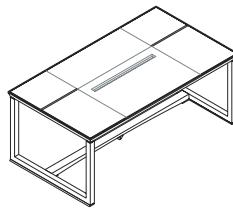

# Ianus

One base single top desk  
**1IA4811:** L 180 D 100 H 72  
**1IA4812:** L 210 D 100 H 72

Panel base single top desk  
**1IA4821:** L 180 D 100 H 72  
**1IA4822:** L 210 D 100 H 72

Open base desk arranged for leather insert  
**1IA4831:** L 180 D 100 H 72  
**1IA4832:** L 210 D 100 H 72

Desk panel base arranged for leather insert  
**1IA4841:** L 180 D 100 H 72  
**1IA4842:** L 210 D 100 H 72

Leather insert  
**1IA3011**

Open base desk with 6 elements top, liftable hand rest and object tray  
**1IA4851:** L 180 D 100 H 72  
**1IA4852:** L 210 D 100 H 72

Panel base desk with 6 elements top, liftable hand rest and object tray  
**1IA4861:** L 180 D 100 H 72  
**1IA4862:** L 210 D 100 H 72

Hand rest with object tray  
**1IA3021**

Circular side work top mounted on upright structure  
**1IA0311:** L 137 D 157 (right)  
**1IA0312:** L 137 D 157 (left)