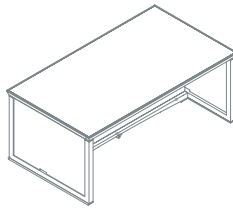

# Ianus

One base single top desk  
**1IA4811:** L 180 D 100 H 72  
**1IA4812:** L 210 D 100 H 72

Panel base single top desk  
**1IA4821:** L 180 D 100 H 72  
**1IA4822:** L 210 D 100 H 72

Open base desk arranged for leather insert  
**1IA4831:** L 180 D 100 H 72  
**1IA4832:** L 210 D 100 H 72

Desk panel base arranged for leather insert  
**1IA4841:** L 180 D 100 H 72  
**1IA4842:** L 210 D 100 H 72

Leather insert  
**1IA3011**

Open base desk with 6 elements top, liftable hand rest and object tray  
**1IA4851:** L 180 D 100 H 72  
**1IA4852:** L 210 D 100 H 72