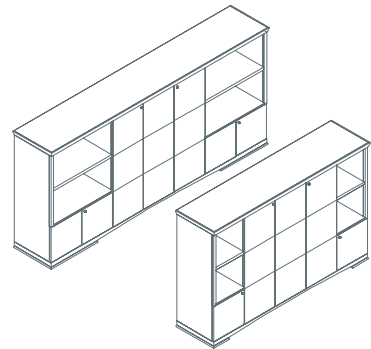

# Ianus

Meeting table, with square base and top  
**1IA4011:** L 160 D 160 H 72

Table with square meeting base and round top  
**1IA4311:** Ø 18 H 72

Meeting table, boat shaped top  
**1IA4611:** L 280 D 145 H 72  
**1IA4612:** L 350 D 165 H 72  
**1IA4613:** L 420 D 180 H 72

Chest of drawers on castors with 5 drawers  
 and 1 file drawer compartment  
**1IA5011:** L 100 D 53,5 H 57

Open storage unit on castors  
 with wooden pull-out shelf  
**1IA5021:** L 100 D 53,5 H 57

Cupboard  
**1IA5031:** L 203 D 50 H 91 (5 doors)  
**1IA5041:** L 283 D 50 H 91 (7 doors)

Cupboard with open compartment  
**1IA5051:** L 203 D 50 H 91 (5 doors)  
**1IA5061:** L 283 D 50 H 91 (7 doors)

Cupboard with side compartments  
**1IA5071:** L 203 D 50 H 131 (5 doors)  
**1IA5081:** L 283 D 50 H 131 (7 doors)