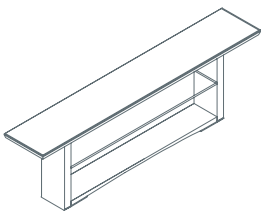

Side-board with glass shelf
1IA6510: L 240 D 50 H 85