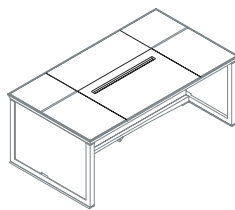

# Ianus

One base single top desk  
**1IA4811:** L 180 D 100 H 72  
**1IA4812:** L 210 D 100 H 72

Panel base single top desk  
**1IA4821:** L 180 D 100 H 72  
**1IA4822:** L 210 D 100 H 72

Open base desk arranged for leather insert  
**1IA4831:** L 180 D 100 H 72  
**1IA4832:** L 210 D 100 H 72

Desk panel base arranged for leather insert  
**1IA4841:** L 180 D 100 H 72  
**1IA4842:** L 210 D 100 H 72

Leather insert  
**1IA3011**

Open base desk with 6 elements top, liftable hand rest and object tray  
**1IA4851:** L 180 D 100 H 72  
**1IA4852:** L 210 D 100 H 72

Panel base desk with 6 elements top, liftable hand rest and object tray  
**1IA4861:** L 180 D 100 H 72  
**1IA4862:** L 210 D 100 H 72

Hand rest with object tray  
**1IA3021**

Circular side work top mounted on upright structure  
**1IA0311:** L 137 D 157 (right)  
**1IA0312:** L 137 D 157 (left)