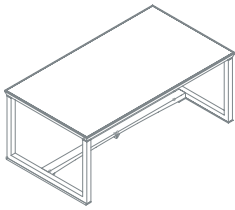

The tables can assume various shapes and sizes, including elliptical meeting tables, square structures and bases with round tops and meeting tables with rectangular structures and tops.

The finishes are those that Tecno has applied to all its collections in order to facilitate the integration of different products in the same layout. For the tops, finishes include matt white and dark grey lacquer, and light, medium and dark oak, with grey and dark brown sides. Leather hand-rests can also be included. Table structures come in matt white and dark grey lacquer and dark oak, with dark brown sides.

# Ianus

One base single top desk  
**1IA4811:** L 180 D 100 H 72  
**1IA4812:** L 210 D 100 H 72

Panel base single top desk  
**1IA4821:** L 180 D 100 H 72  
**1IA4822:** L 210 D 100 H 72

Open base desk arranged for leather insert  
**1IA4831:** L 180 D 100 H 72  
**1IA4832:** L 210 D 100 H 72