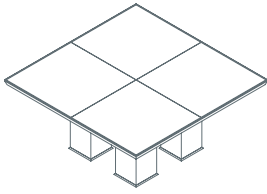

Chromed grommet  
**1IAMAG1500**

Horizontal cable tray  
**1IA1511:** L 180  
**1IA1512:** L 210

Vertical cable management  
**1IA1521**

# Ianus

Meeting table, with square base and top  
**1IA4011:** L 160 D 160 H 72

Table with square meeting base and round top  
**1IA4311:** Ø 18 H 72

Meeting table, boat shaped top  
**1IA4611:** L 280 D 145 H 72  
**1IA4612:** L 350 D 165 H 72  
**1IA4613:** L 420 D 180 H 72